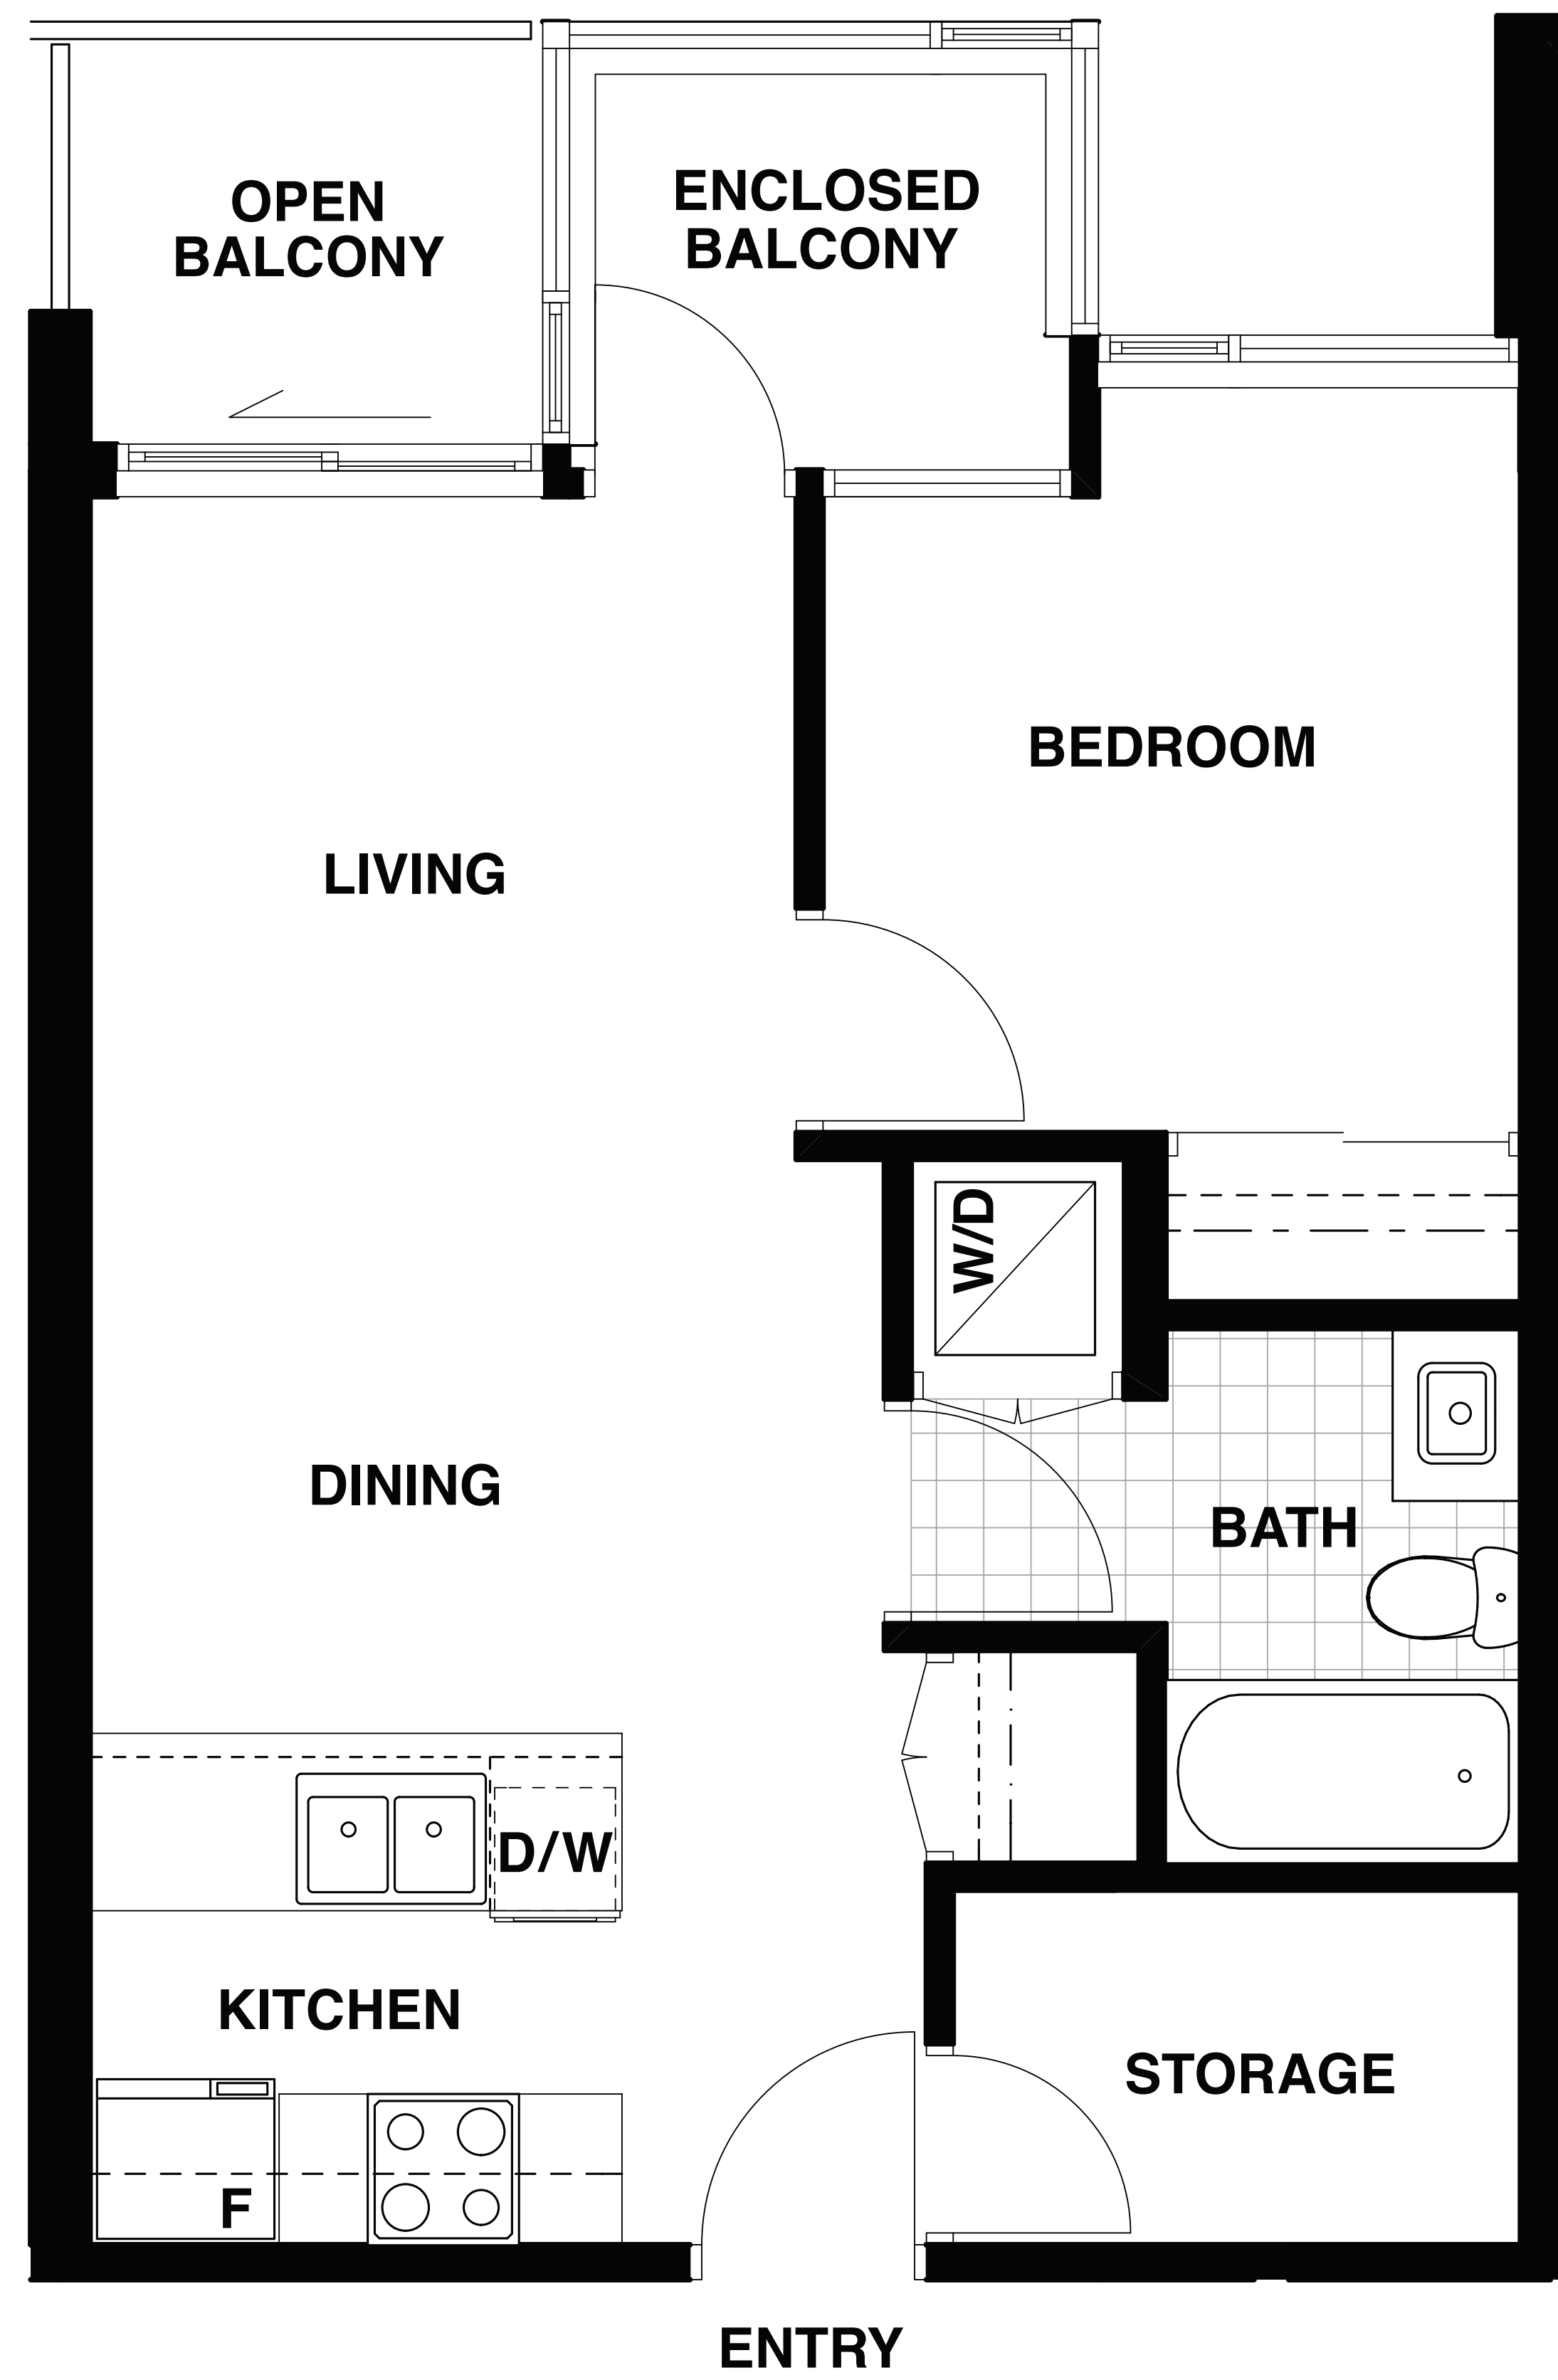

# WEST 10TH & MAPLE AT ARBUTUS

A PINNACLE PROJECT

## 1 BEDROOM 1B3

SUITE AREA	<b>595 SQ.FT.*</b>
BALCONY	<b>60 SQ.FT.*</b>
TOTAL AREA	<b>655 SQ.FT.</b>

### WEST BUILDING

- 315\*
- 316\*
- 515
- 516
- 615
- 616
- 715
- 716

### WEST BUILDING

LEVEL 3, 5, 6, 7